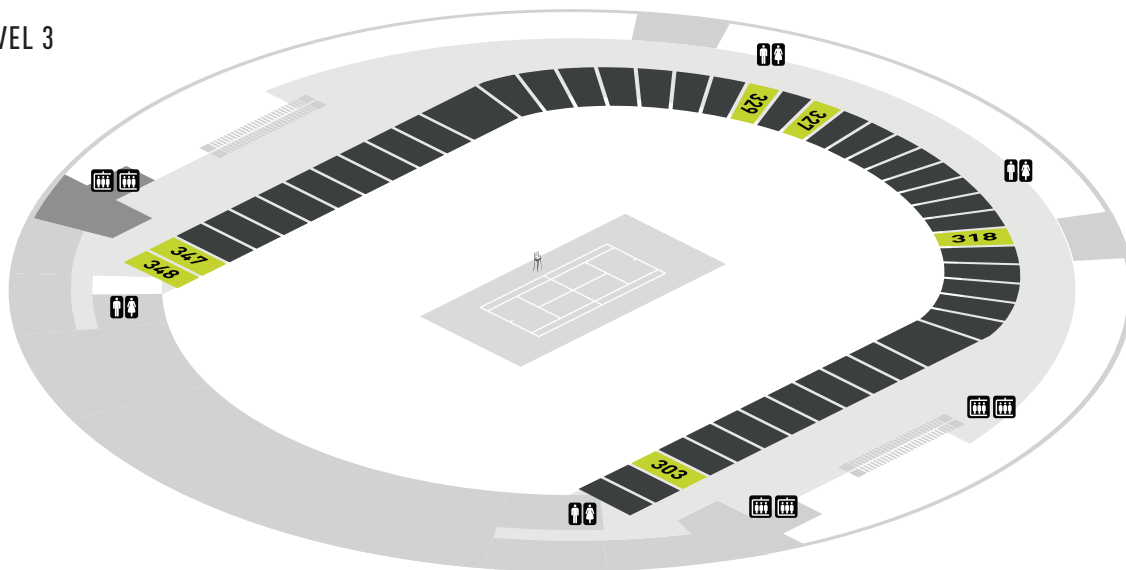

MATCH PRIVATE SUITE

LEVEL 3

LEVEL 2

AVAILABLE SUITES AND CAPACITIES

KEY

■ MATCH Private Suite

AVAILABLE SUITES

SUITE	CAPACITY
201	18 PAX
204	18 PAX
230	15 PAX
248	18 PAX
303	18 PAX
327	15 PAX
329	15 PAX
347	18 PAX
348	18 PAX