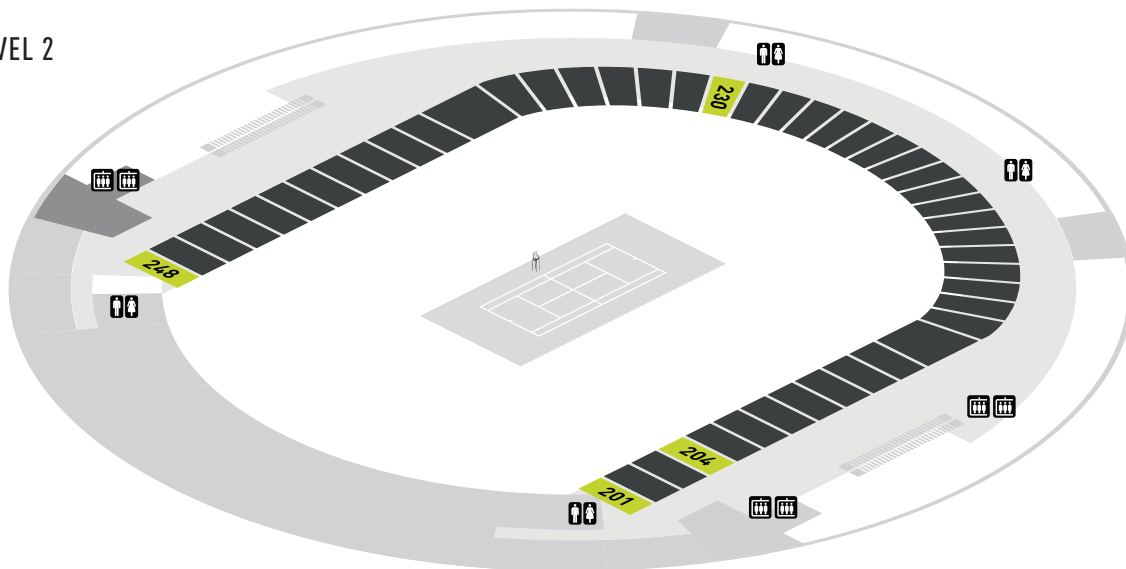

MATCH PRIVATE SUITE

LEVEL 3

LEVEL 2

AVAILABLE SUITES AND CAPACITIES

KEY

■ MATCH Private Suite

AVAILABLE SUITES

SUITE	CAPACITY
201	18 PAX
204	18 PAX
230	15 PAX
248	18 PAX
303	18 PAX
327	15 PAX
329	15 PAX
347	18 PAX
348	18 PAX