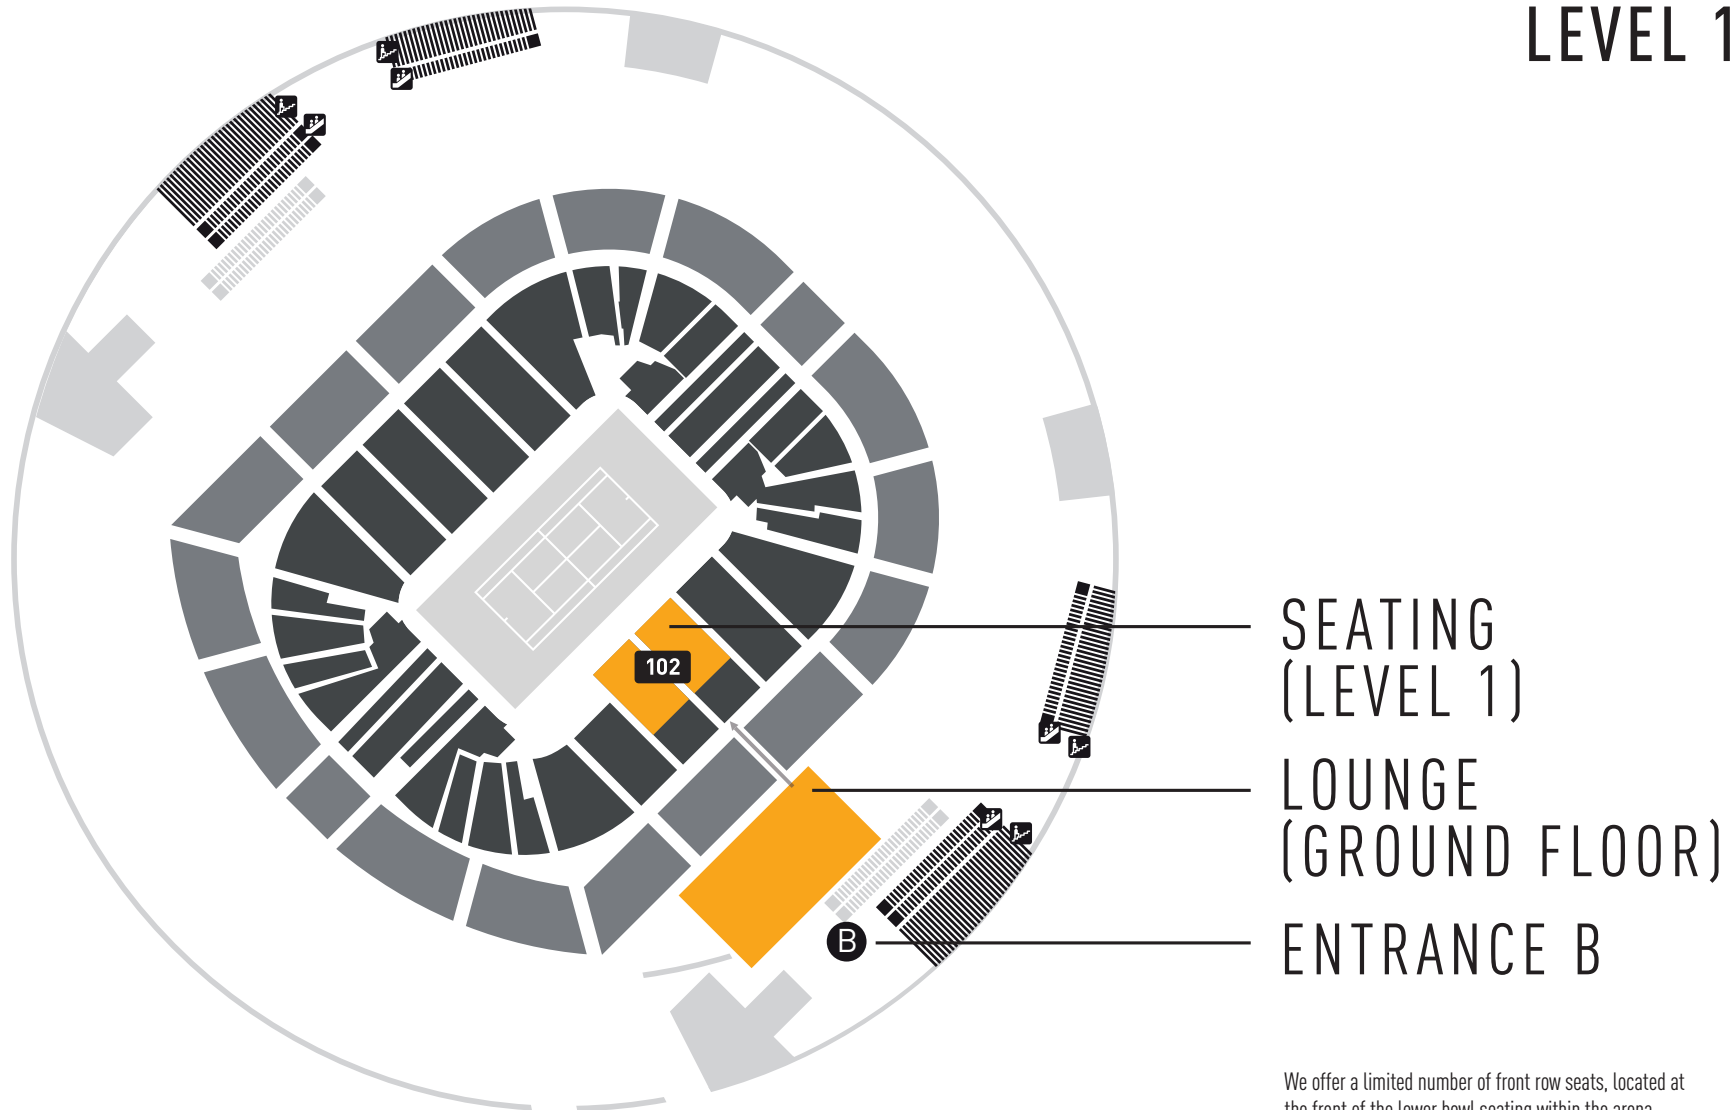

MATCH BUSINESS SEAT

SEATING LOCATION MAP

LEVEL 1

We offer a limited number of front row seats, located at the front of the lower bowl seating within the arena.