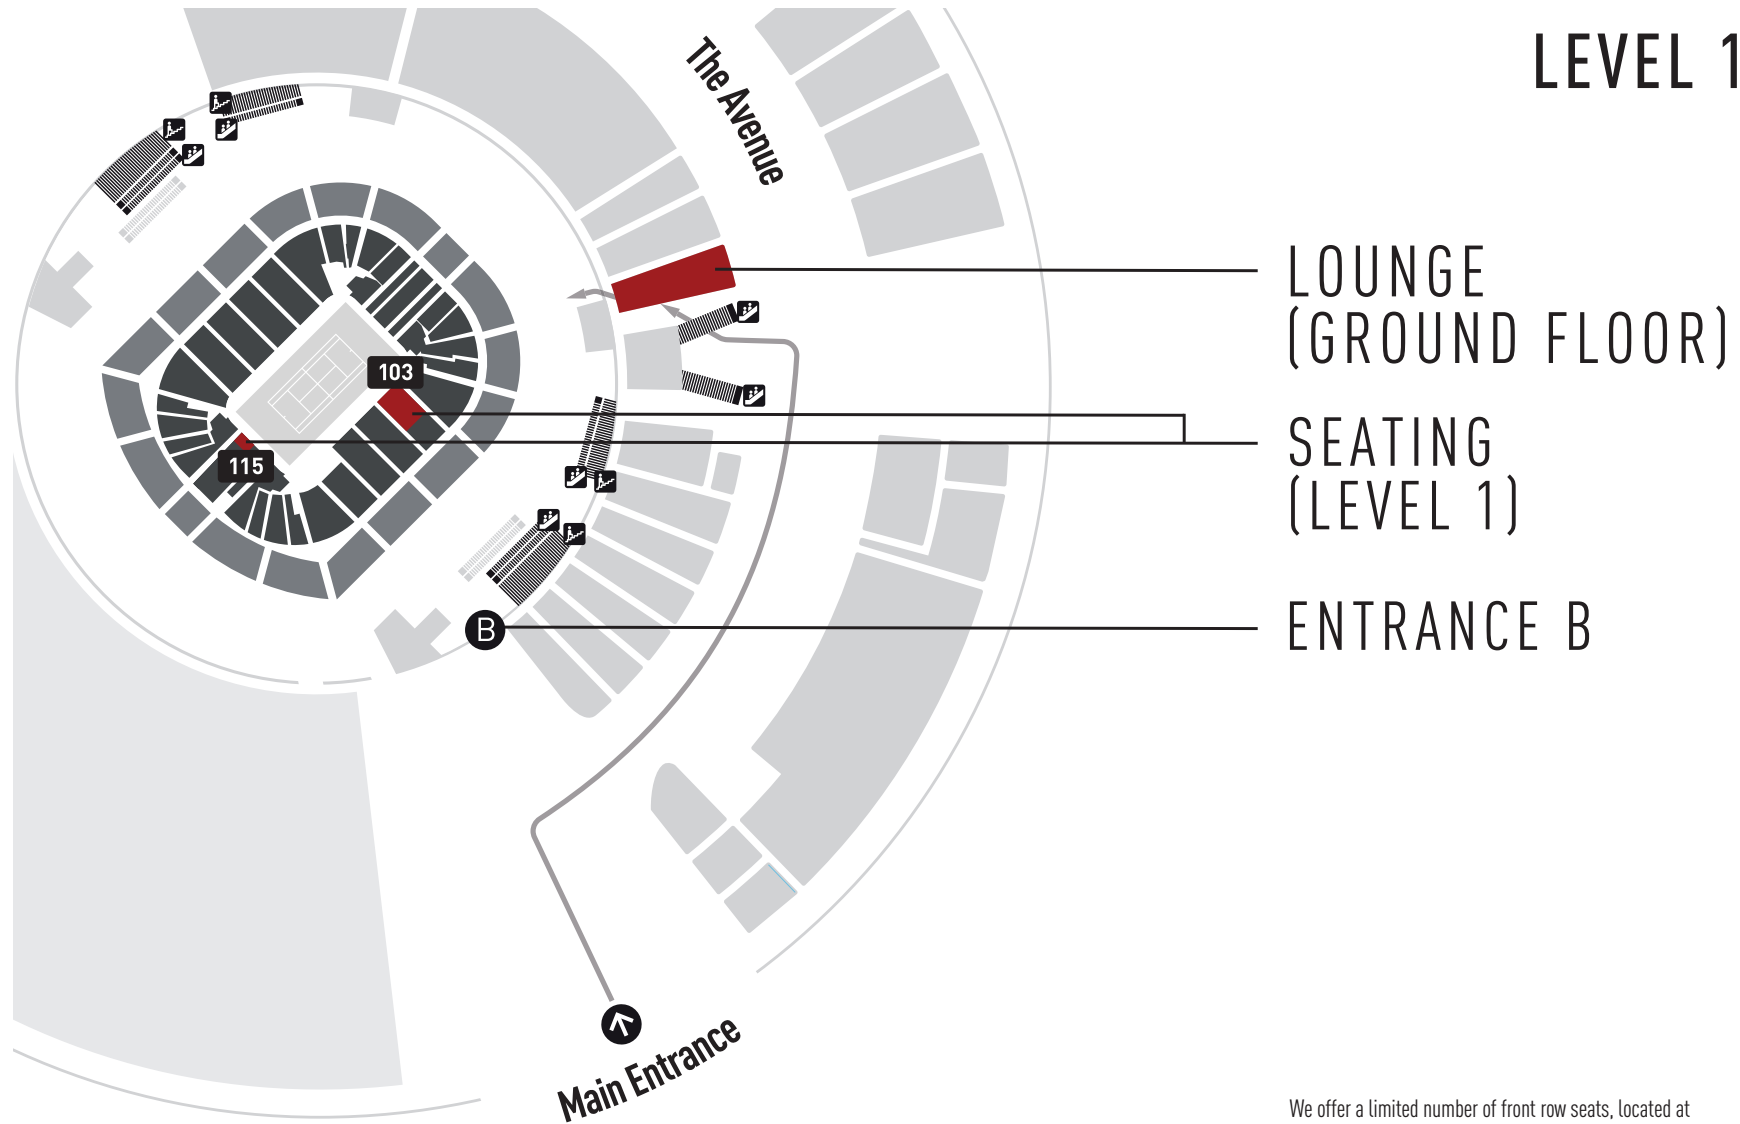

# MATCH LOUNGE

## SEATING LOCATION MAP

LEVEL 1

We offer a limited number of front row seats, located at the front of the lower bowl seating within the arena.