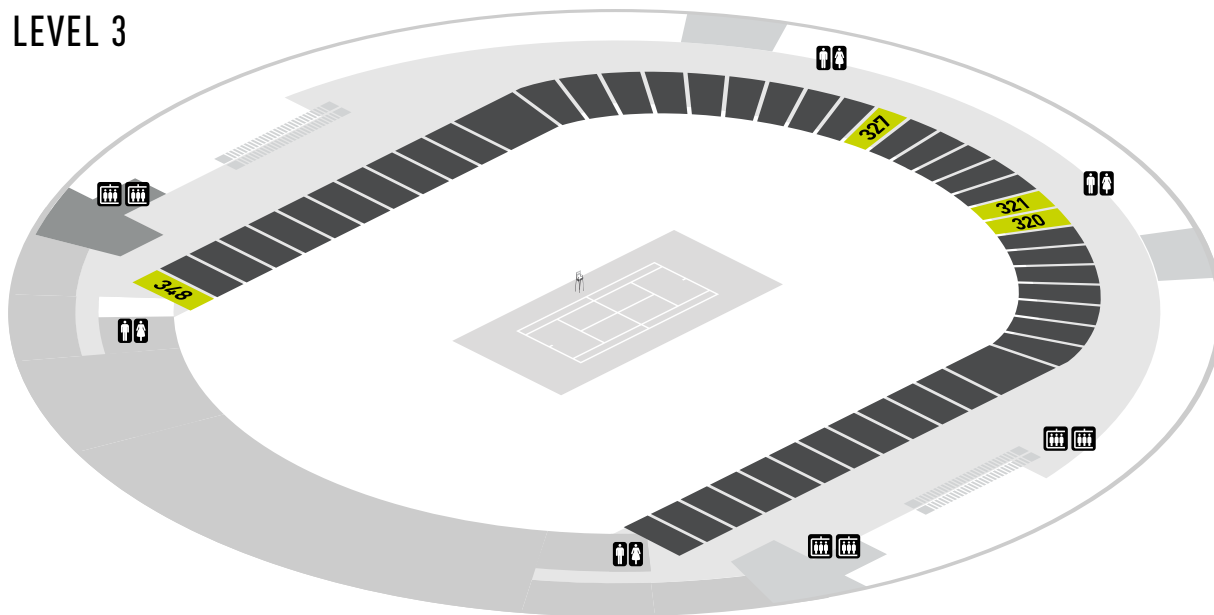

MATCH PRIVATE SUITE

AVAILABLE SUITES AND CAPACITIES

KEY

■ MATCH Private Suite

AVAILABLE SUITES

SUITE	CAPACITY
201	18 PAX
204	18 PAX
230	15 PAX
248	18 PAX
320	15 PAX
321	15 PAX
327	15 PAX
348	18 PAX

LEVEL 3

LEVEL 2