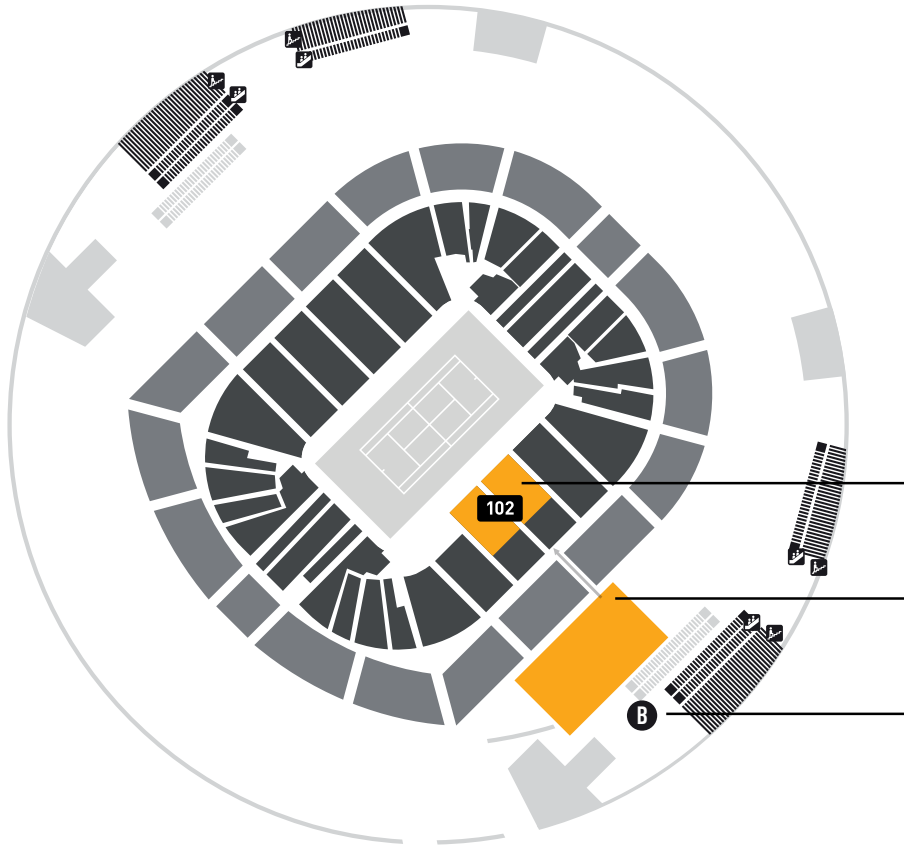

# MATCH BUSINESS SEAT

## SEATING LOCATION MAP LEVEL 1

SEATING (LEVEL 1)

LOUNGE (GROUND FLOOR)

ENTRANCE B

We offer a limited number of front row seats,  
located at the front of the lower bowl seating within the arena.