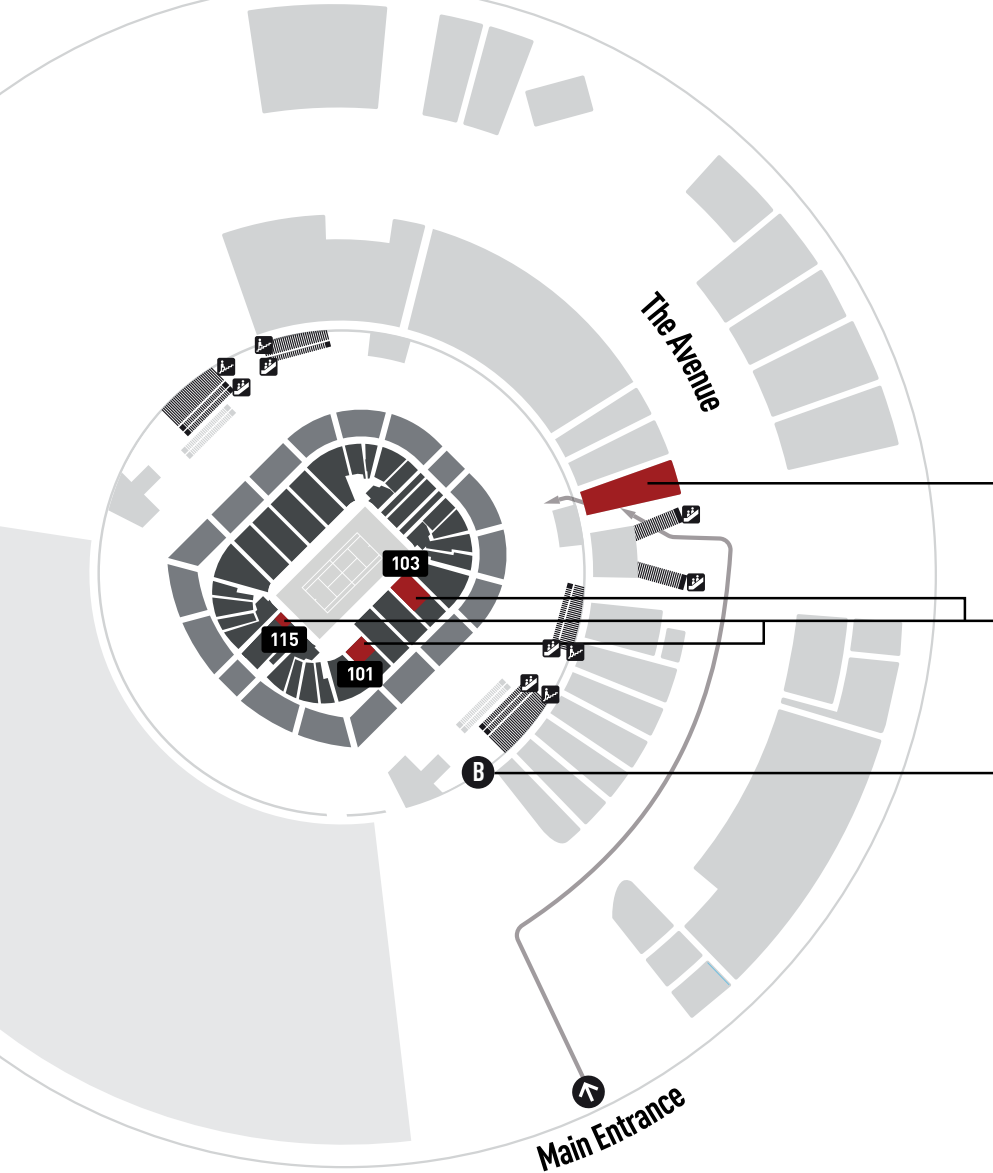

MATCH LOUNGE

SEATING LOCATION MAP LEVEL 1

LOUNGE (GROUND FLOOR)*

SEATING (LEVEL 1)

ENTRANCE B

We offer a limited number of front row seats,
located at the front of the lower bowl seating within the arena.

* The exact location of the lounge is indicative at this time and may be subject to
future change (at MATCH Hospitality's discretion).