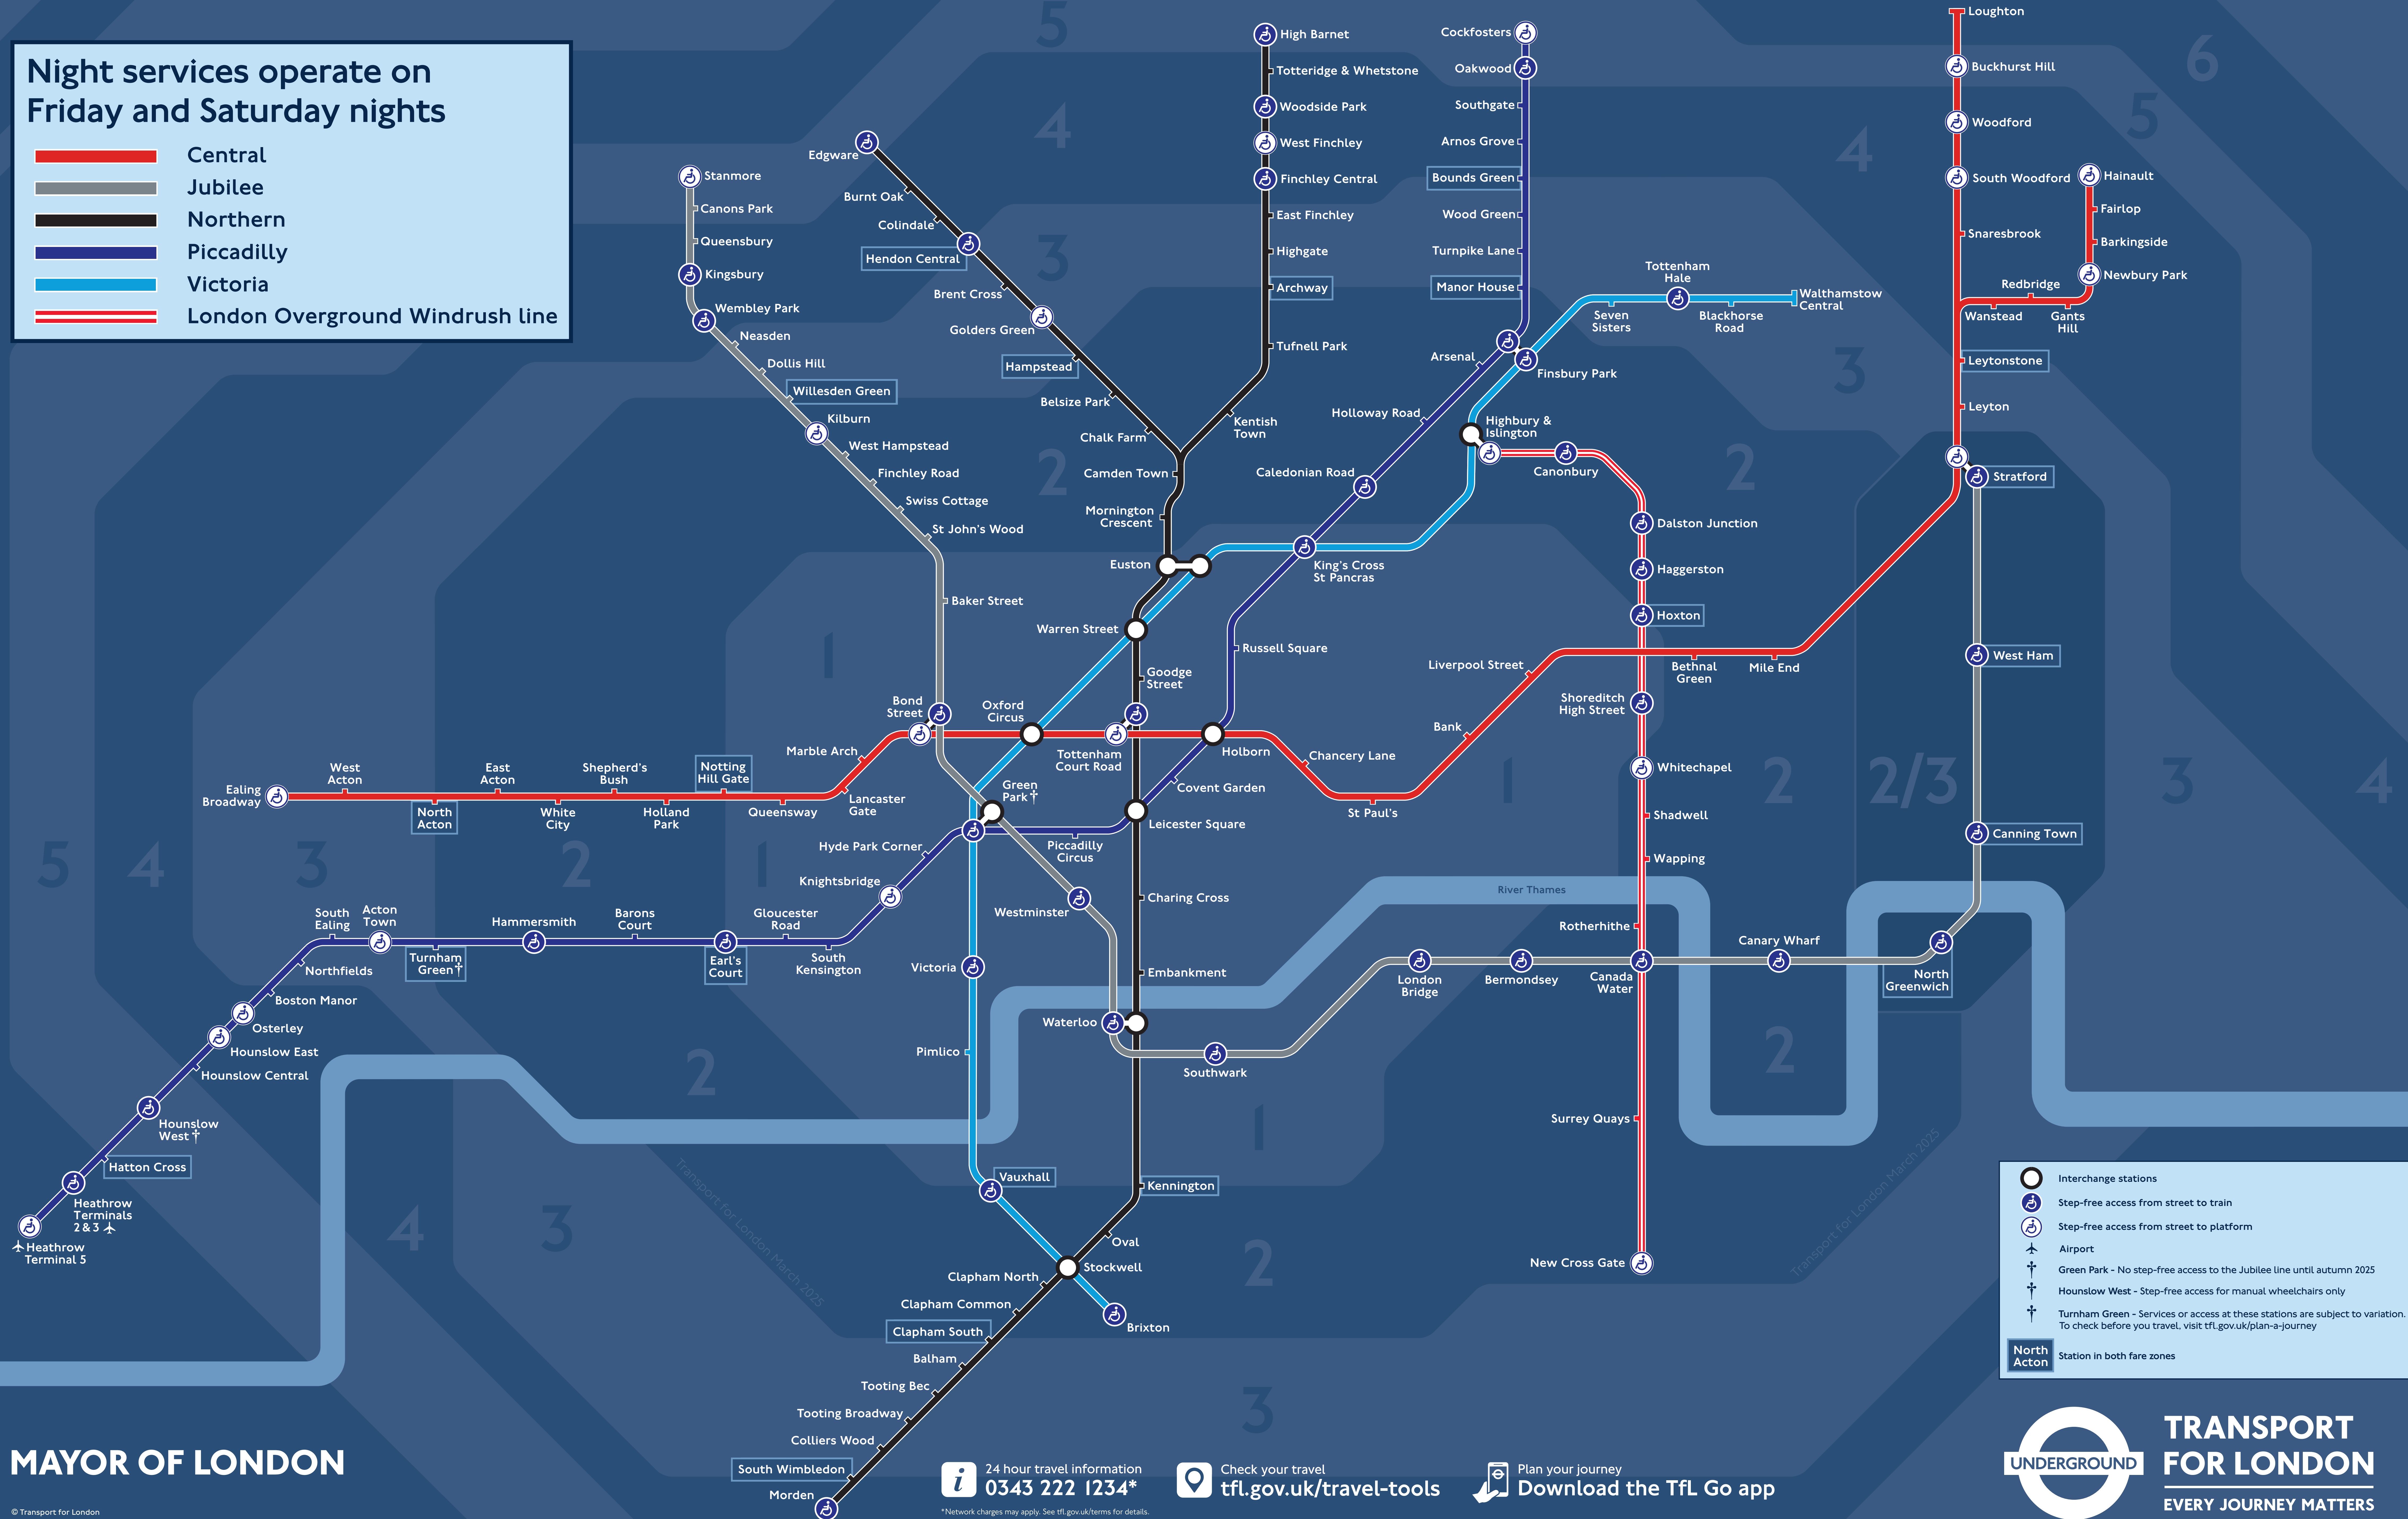

Night Tube and London Overground map

Operates on Friday and Saturday nights

Tube and London Overground Night Services

Night services operate on Friday and Saturday nights

- █ Central
- █ Jubilee
- █ Northern
- █ Piccadilly
- █ Victoria
- █ London Overground Windrush line

MAYOR OF LONDON

24 hour travel information
0343 222 1234*

Check your travel
tfl.gov.uk/travel-tools

Plan your journey
Download the TfL Go app

Online maps are strictly for personal use only. To license the Tube map for commercial use please visit tfl.gov.uk/maplicensing

- Interchange stations
- Step-free access from street to train
- Step-free access from street to platform
- Airport
- Green Park - No step-free access to the Jubilee line until autumn 2025
- Hounslow West - Step-free access for manual wheelchairs only
- Turnham Green - Services or access at these stations are subject to variation. To check before you travel, visit tfl.gov.uk/plan-a-journey
- North Acton Station in both fare zones

TRANSPORT FOR LONDON
EVERY JOURNEY MATTERS

- LIBERTY
- LIONESS
- MILD MAY

London Overground lines now have new names

Follow the right line and colour for your journey
Search TfL London Overground names

- SUFFRAGETTE
- WEAVER
- WINDRUSH