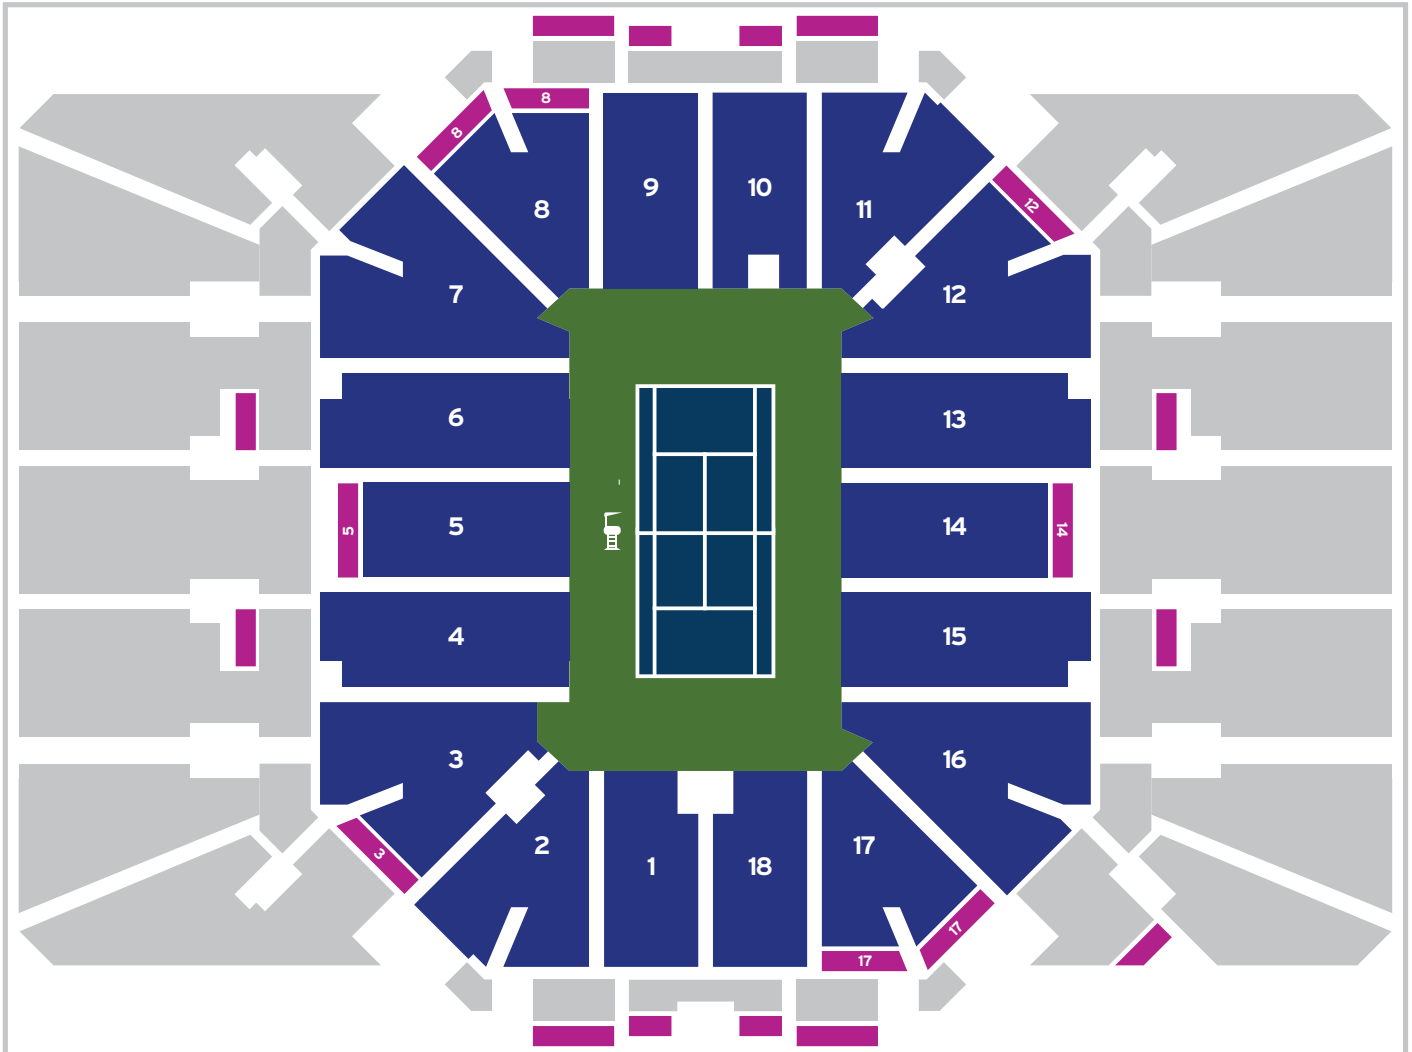

Louis Armstrong Stadium Seating Chart

2018 US Open

- Courtside Reserved
- General Admission
- Wheelchair Accessible